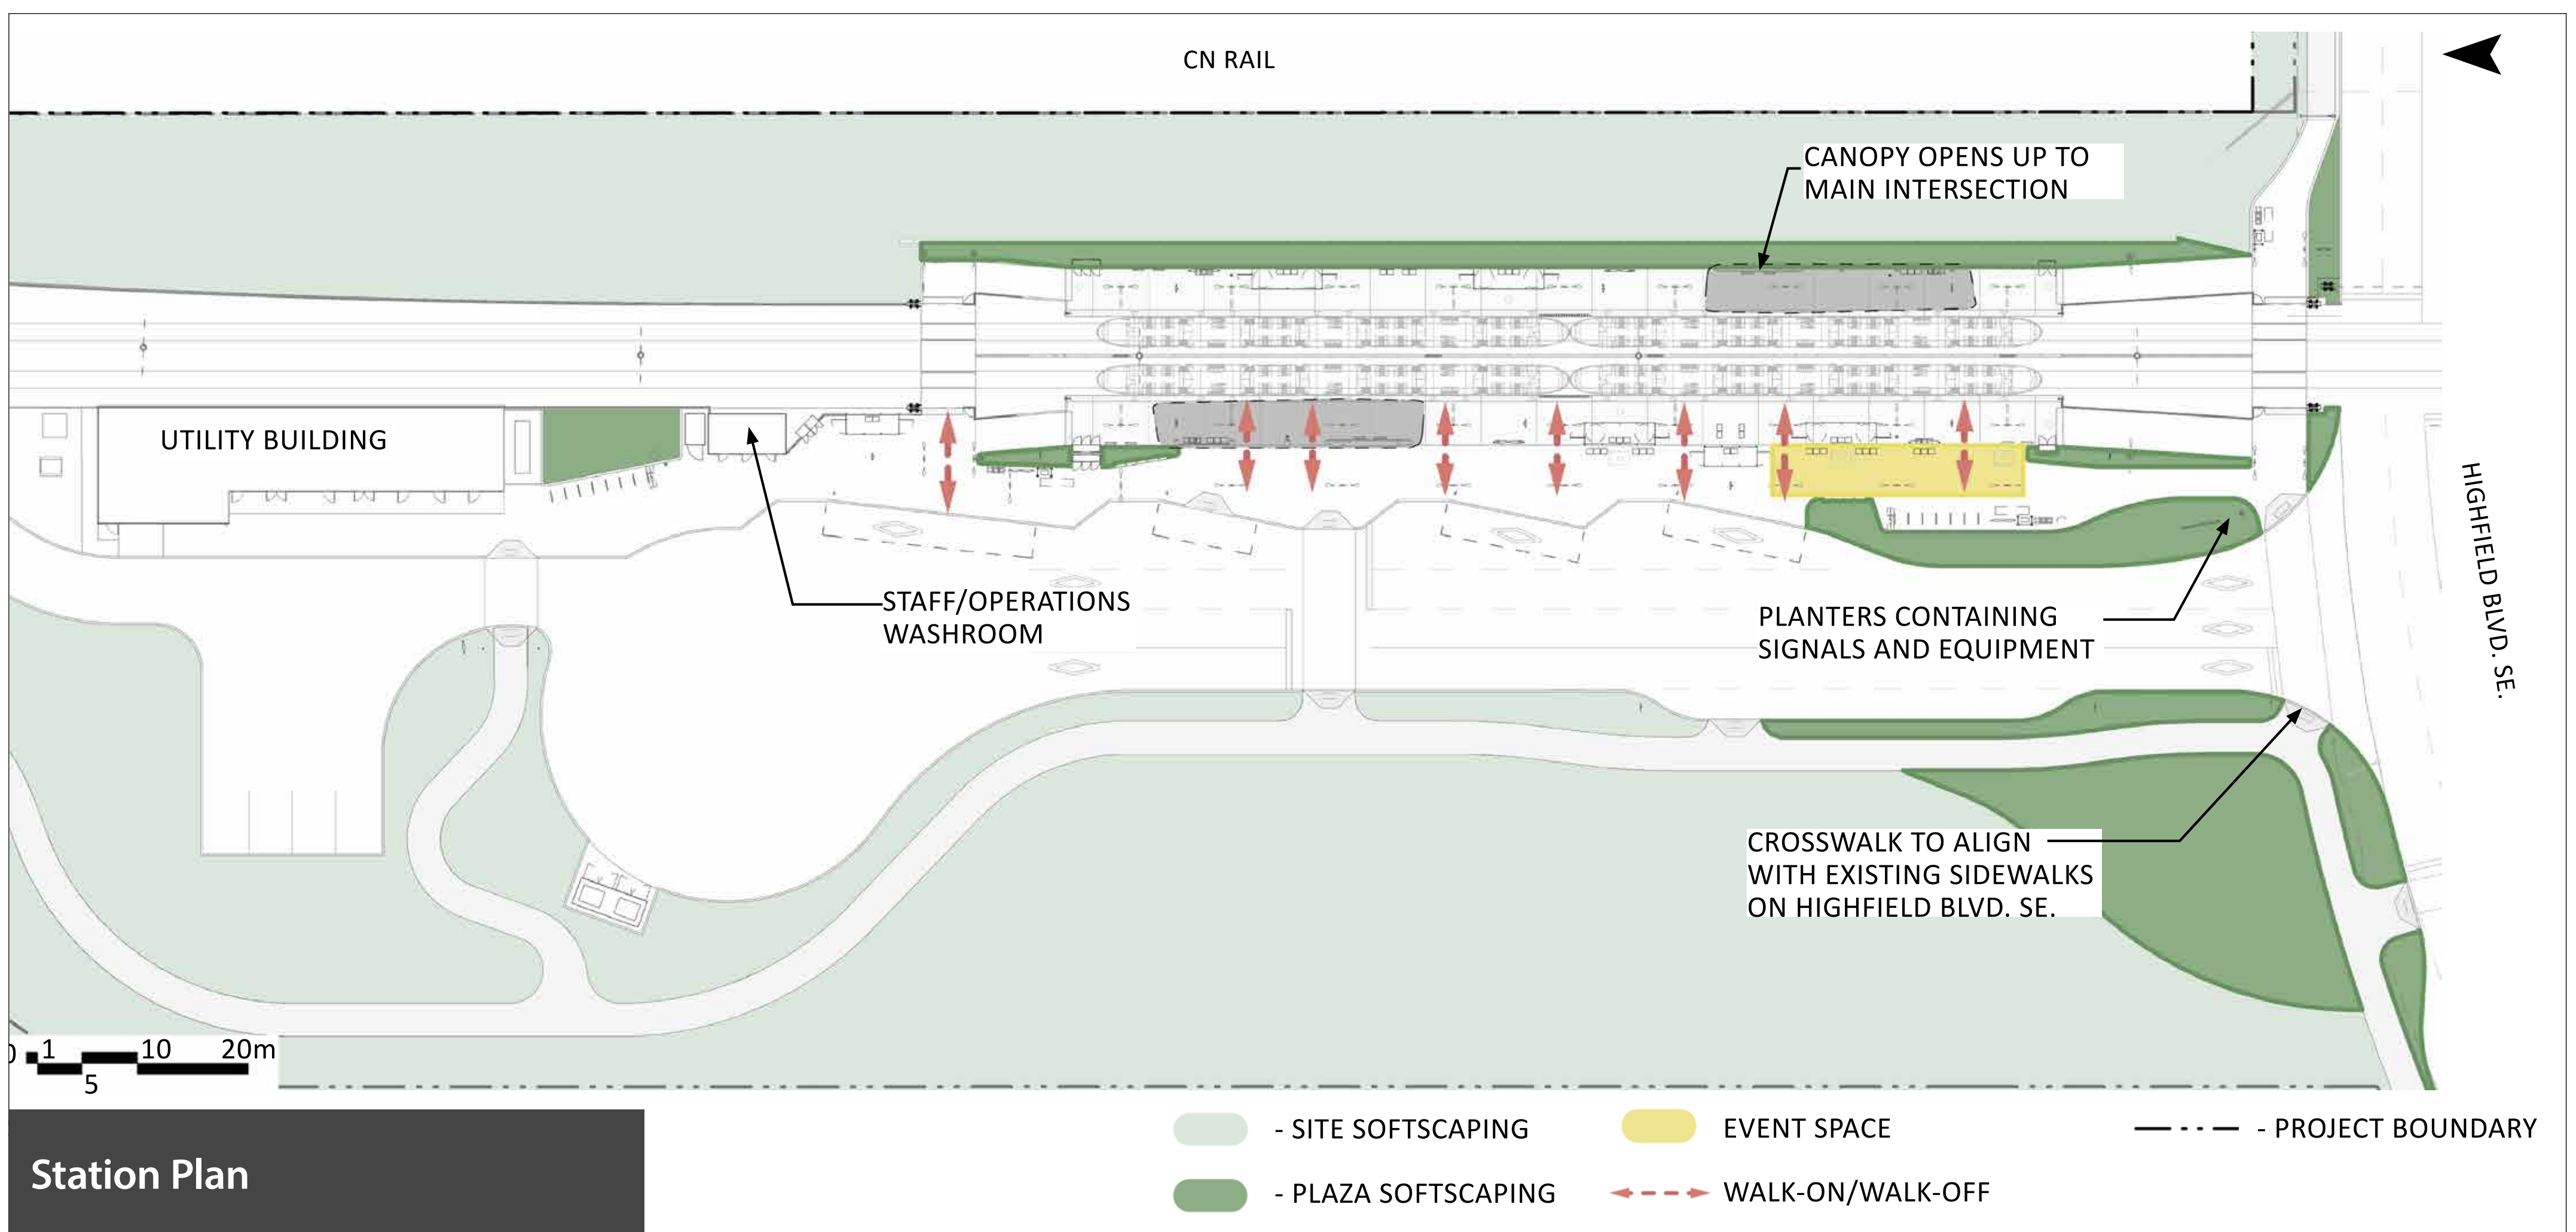

Highfield Station

» Key Features

- Highfield Station connects to the centre of Calgary’s original industrial district with 5,000 jobs within a 10-minute walk.
- The station, built on a remediated landfill, encourages industrial and commercial growth in this area.
- Serves as a transit hub for the area, and includes access to a multi-use pathway.

Station Plan