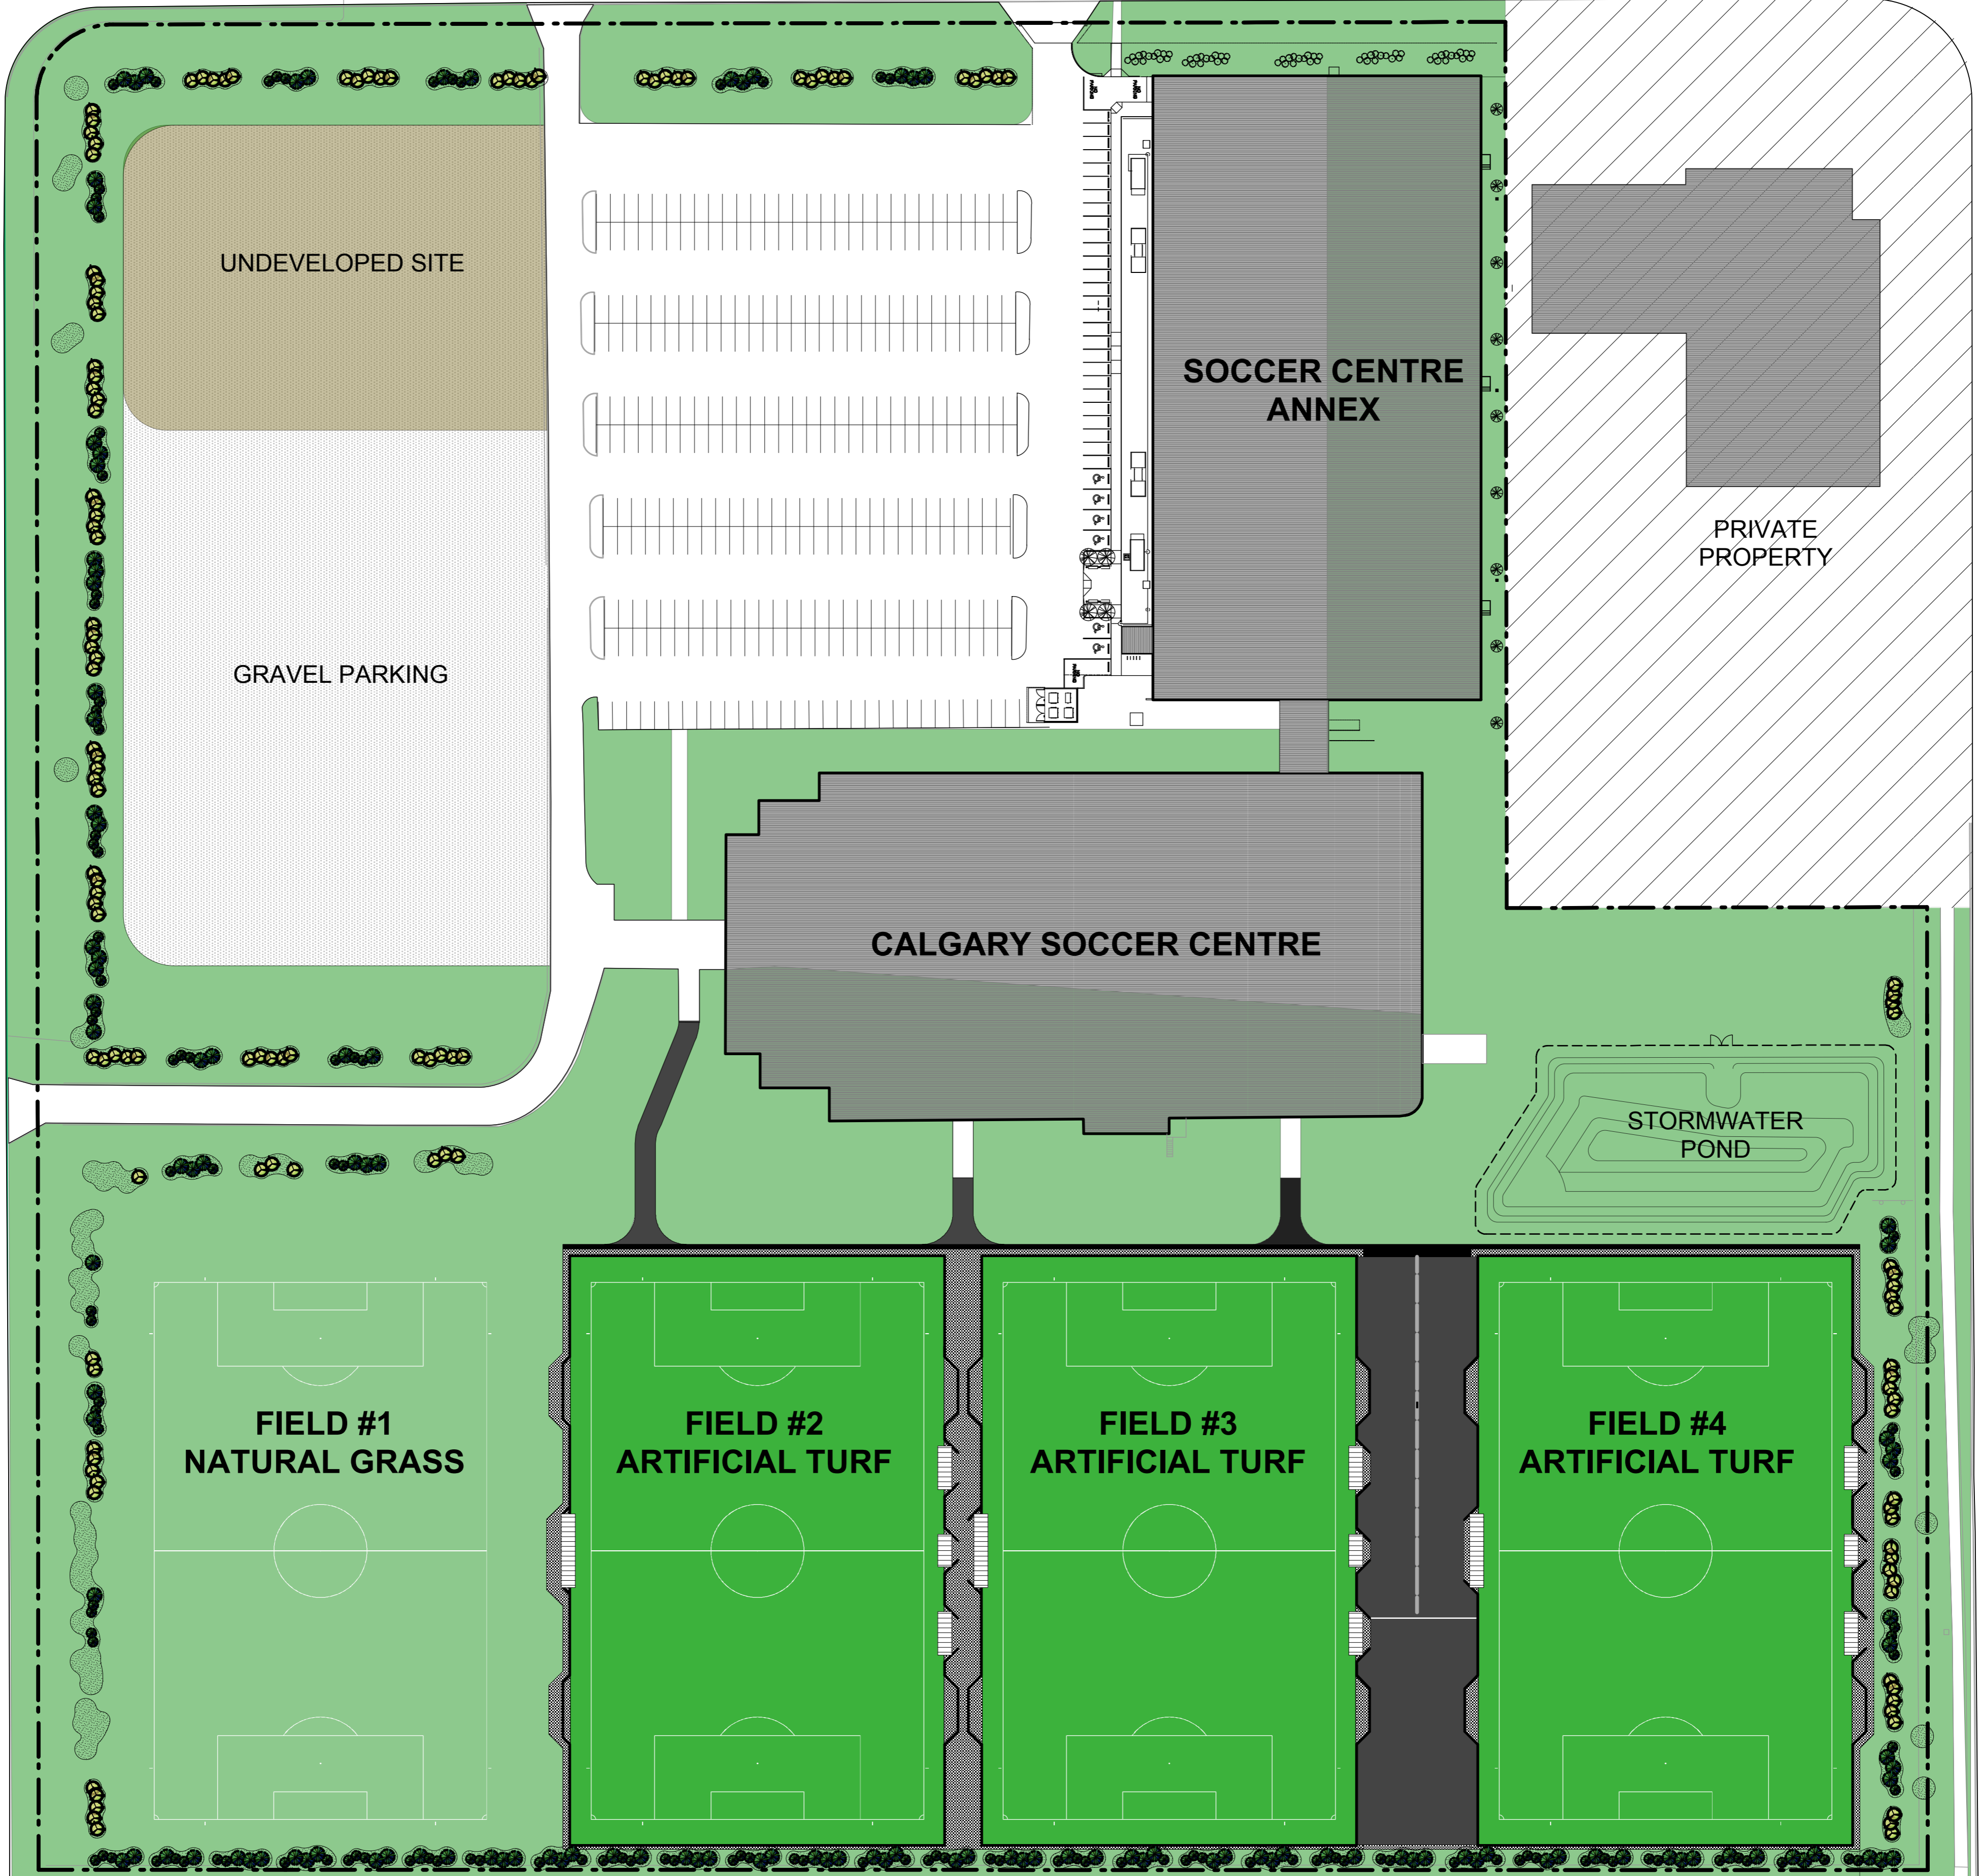

68 AVENUE SE

68 AVENUE SE

48 STREET SE

52 STREET SE

52 STREET SE

UNDEVELOPED SITE

GRAVEL PARKING

SOCCER CENTRE ANNEX

PRIVATE PROPERTY

CALGARY SOCCER CENTRE

STORMWATER POND

FIELD #1
NATURAL GRASS

FIELD #2
ARTIFICIAL TURF

FIELD #3
ARTIFICIAL TURF

FIELD #4
ARTIFICIAL TURF

48 STREET SE

52 STREET SE

52 STREET SE